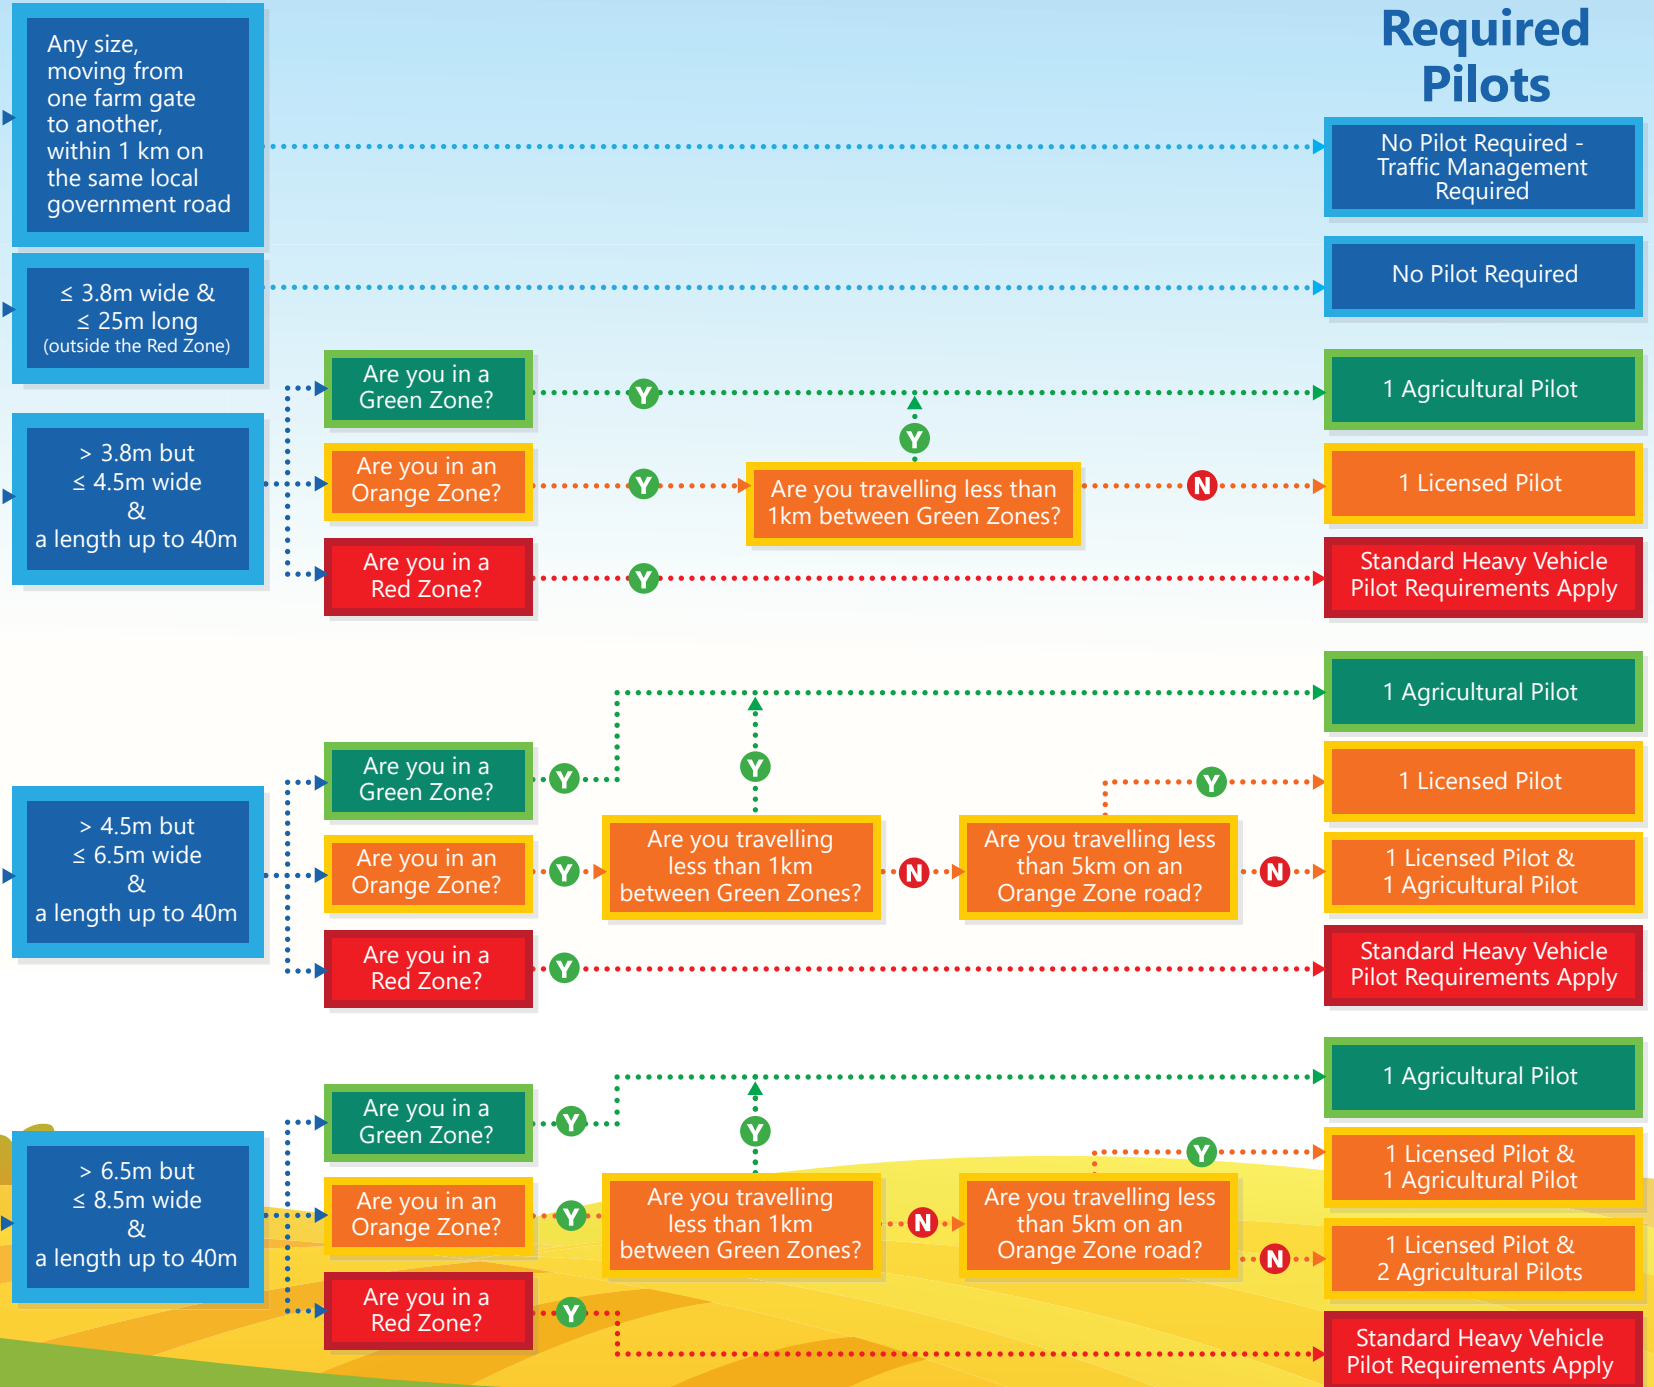

For more information contact our Heavy Vehicle Help Desk on 138 486 or visit the Agricultural Vehicles page of our website at www.mainroads.wa.gov.au

Agricultural Pilot Requirements

Start
How big is your agricultural vehicle?
("vehicle" includes a machine, implement and combination)

NOTE 1: Where a Licensed Pilot is specified, it may be substituted for an Agricultural Pilot, provided there is a holder of a Heavy Vehicle Pilot Licence in the lead Oversize Agricultural Vehicle, overseeing the pilots.

NOTE 2: If your Oversize Agricultural Vehicle consists of an auger or conveyor with a rear overhang exceeding 6.5m, but not exceeding 10.0m, it must be accompanied by a minimum of 1 Agricultural Pilot at the rear.

Size

Required Pilots

WA Agricultural Pilot Zones

LEGEND

- **Green Zone** - All roads within the areas bounded by Regional Distributor & State roads
- **Orange Zone** - All Regional Distributor & State roads, outside the Metropolitan Area
- **Red Zone** - All roads within the Metropolitan Area