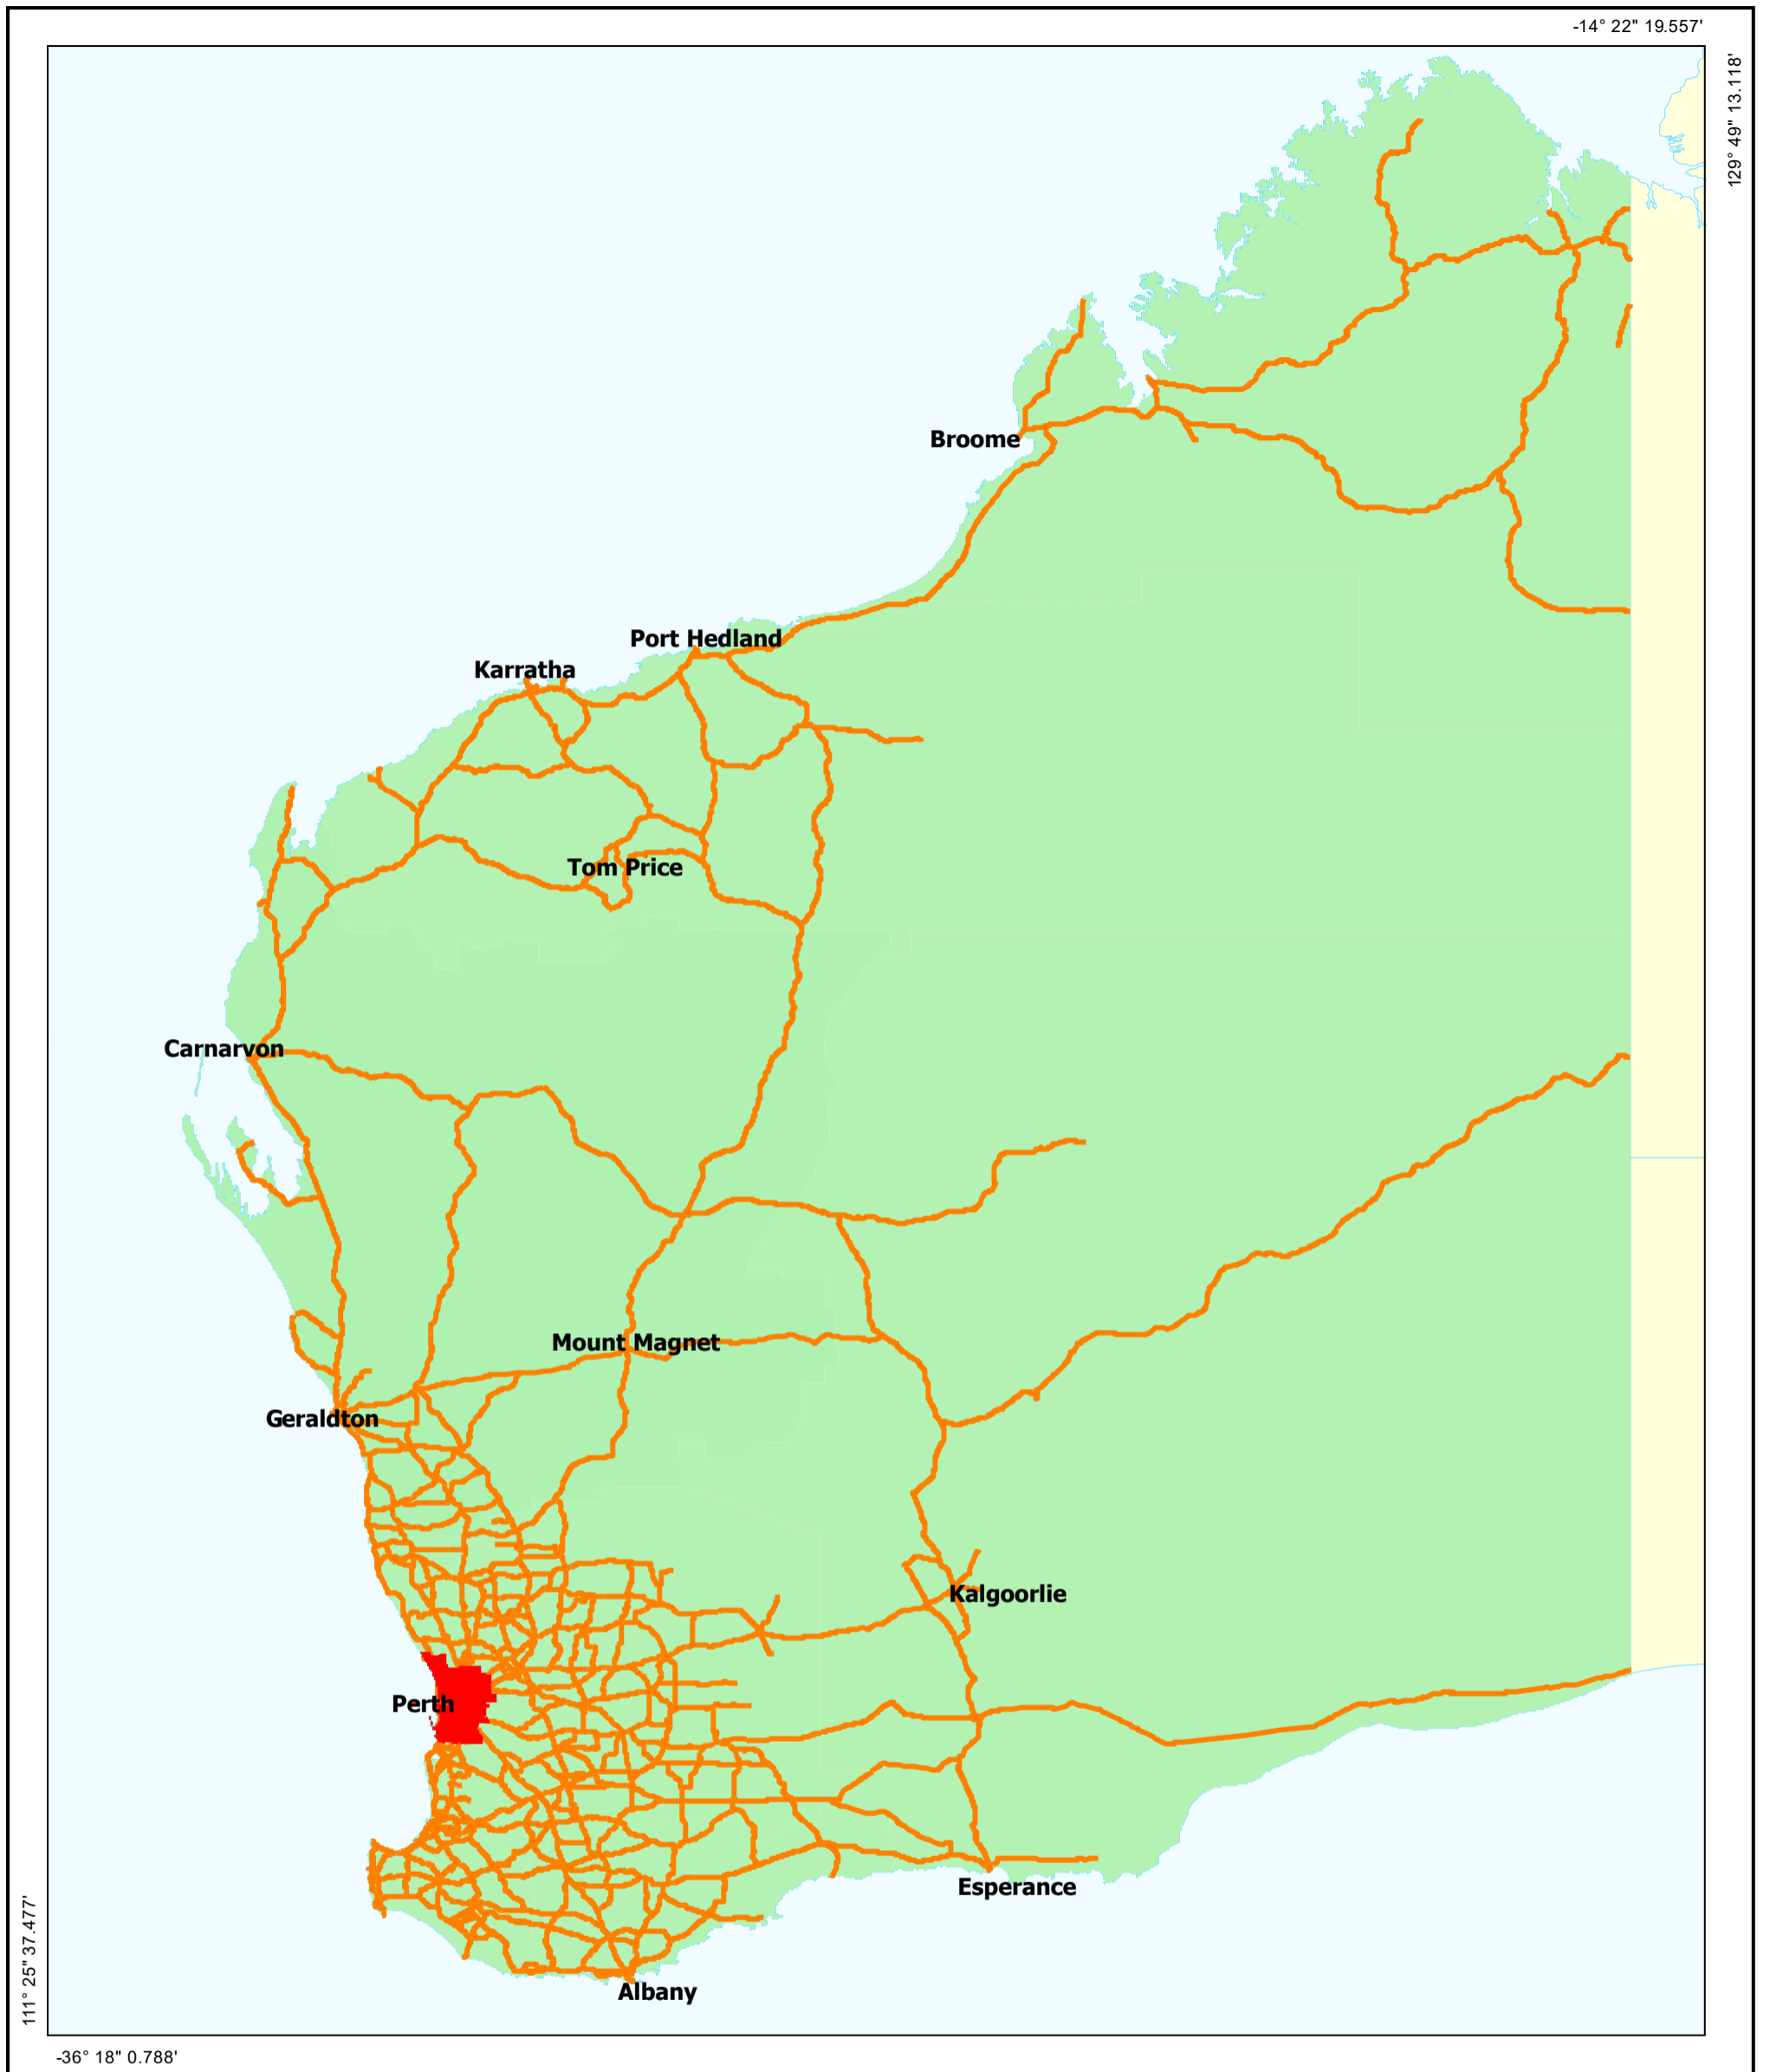

NOTE 1: Where a Licensed Pilot is specified, it may be substituted for an Agricultural Pilot, provided there is a holder of a Heavy Vehicle Pilot Licence in the lead Oversize Agricultural Vehicle, overseeing the pilots.

Size

Required Pilots

WA Agricultural Pilot Zones

LEGEND

- **Green Zone** - All roads within the areas bounded by Regional Distributor & State roads
- **Orange Zone** - All Regional Distributor & State roads, outside the Metropolitan Area
- **Red Zone** - All roads within the Metropolitan Area

AUTHOR: DOMAIN01/E81316
 DATE: 7-August-2019
 CREATED BY INTEGRATED MAPPING SYSTEM
 GEOCENTRIC DATUM OF AUSTRALIA